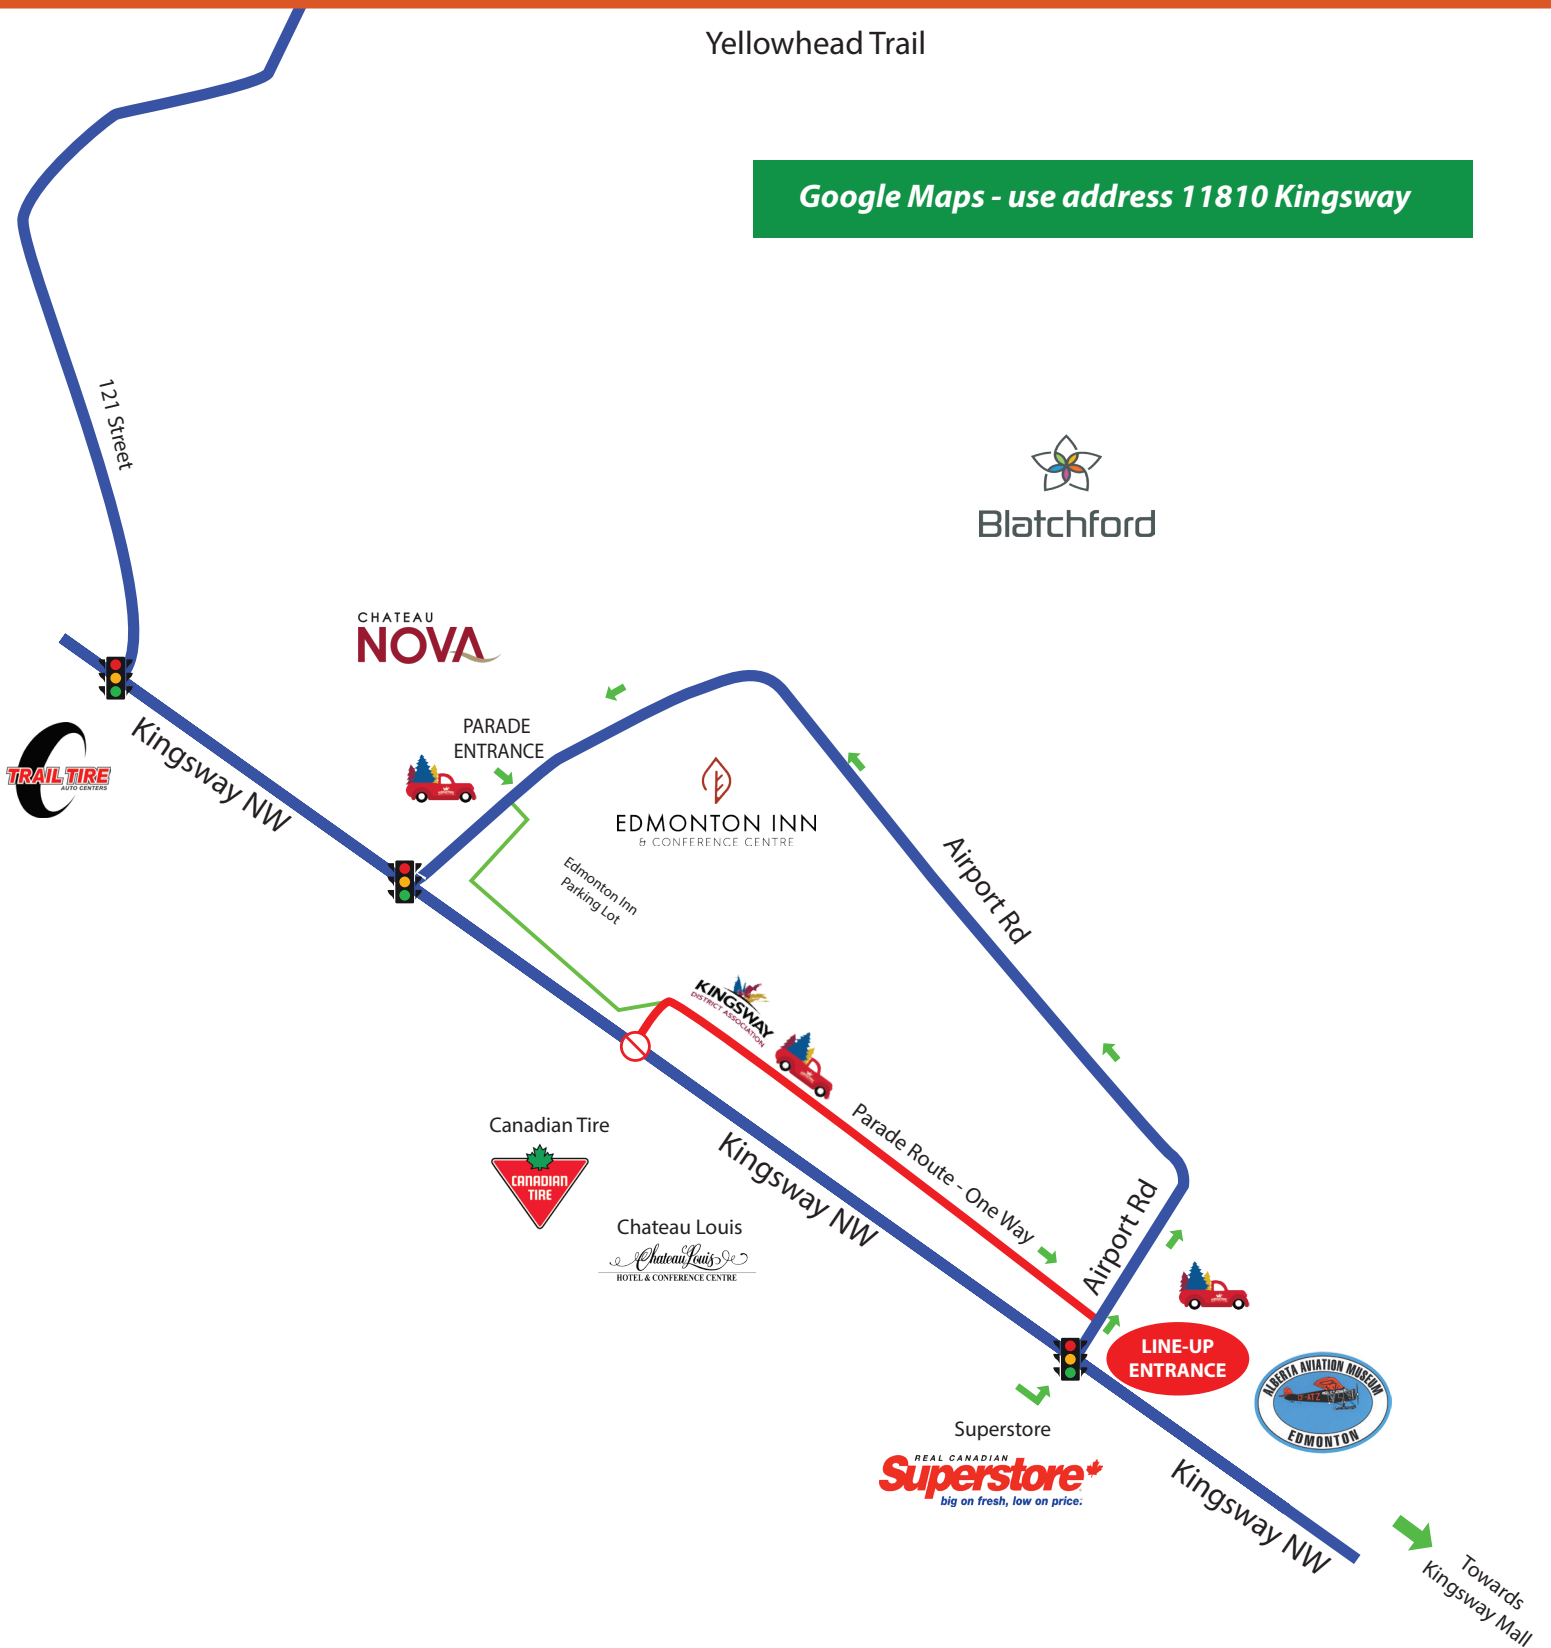

Yellowhead Trail

Google Maps - use address 11810 Kingsway

Please bring non-perishable food donations for Edmonton's Food Bank!